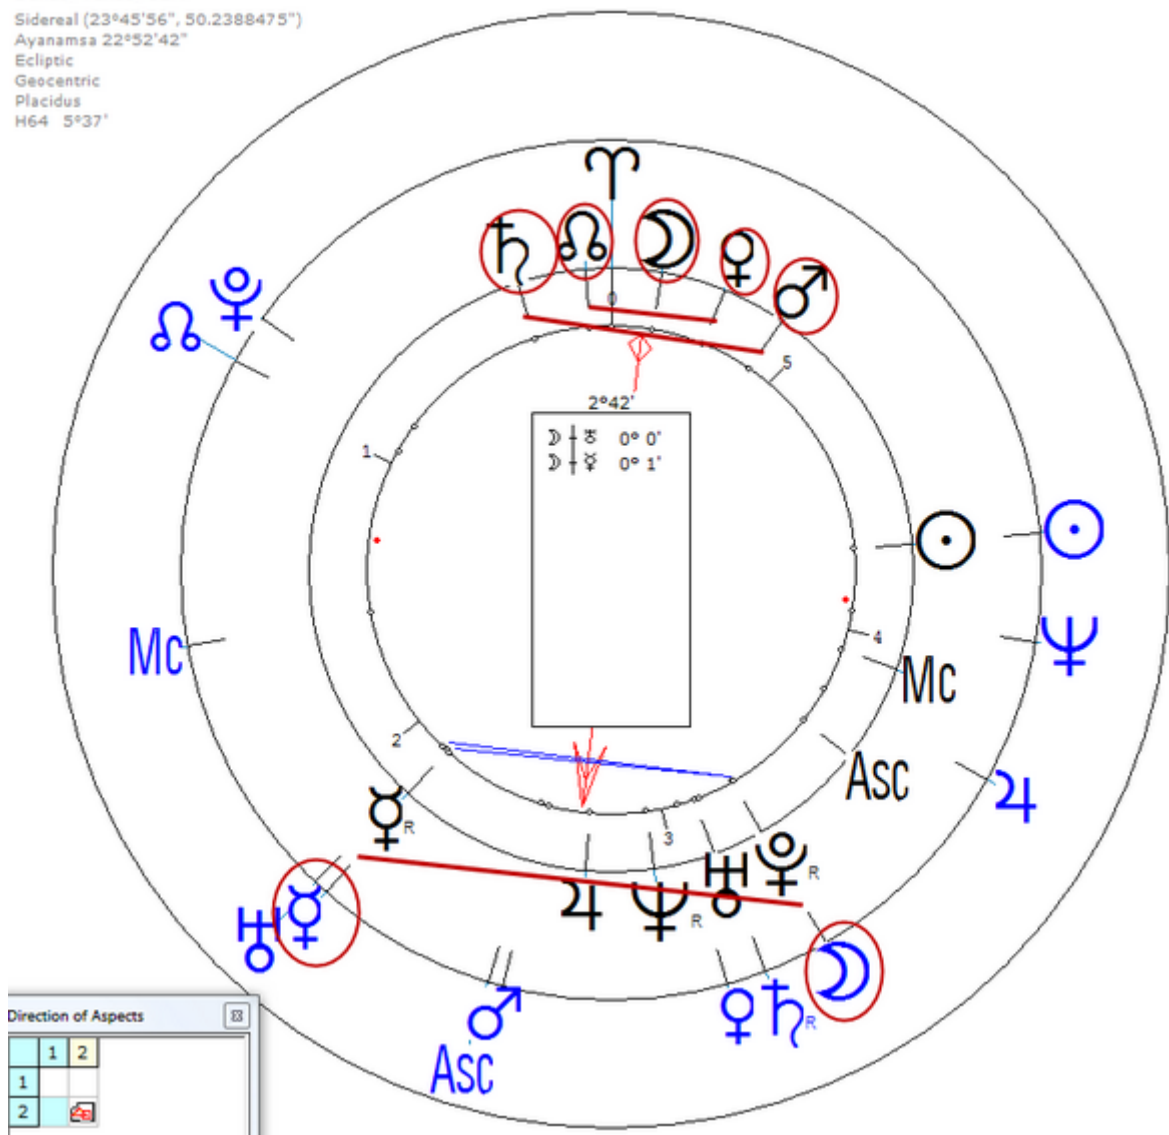

Payne, Donald

23 January 1936 at 17:16 (= 5:16 PM Dallas, Texas, 32n47, 96w48
American physician.

<https://www.astro.com/astro-databank/Payne,_Donald>

Death by Suicide 1 August 1981 in Washington (Age 45)

Solar Return (Harmonic 64)

Solar ☽/☿ = ♂_n/♄_n = ♀_n/♁_n (hanging) = ☽_n

Solar ☽/♁ = ☿_n

Payne, Donald
23 January 1936 Thu 17:16 (GMT-6) 32n47 96w48
Dallas, Texas, USA
Sidereal (23°45'56", 50.2388475")
Ayanamsa 22°52'42"
Ecliptic
Geocentric
Placidus
H64 5°37'